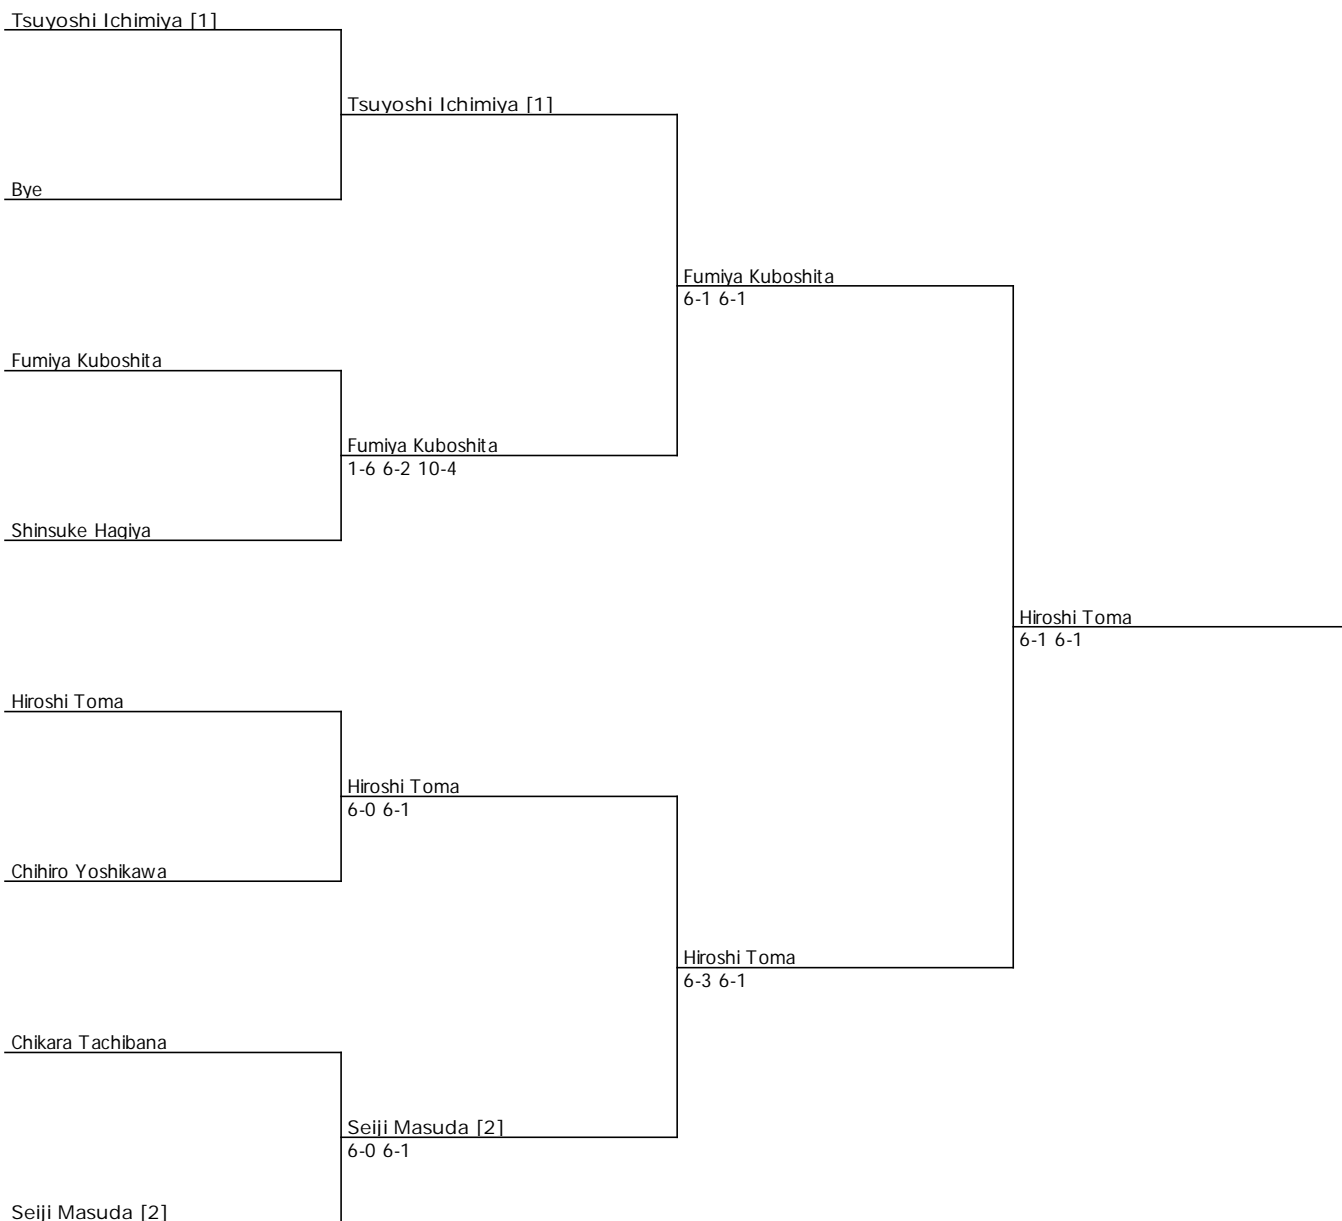

Dunlop Kobe Open 2018

UNI QLO Wheelchair Tennis Tour

QS - QUAD SINGLES CONSOLATION
CONSOLATION

UNI QLO
WHEELCHAIR
TENNIS TOUR

Week of
27 APR 2018

City, Country
Miki, JPN

Tourn. Key
WC-ITF3S-JPN-01A-2018

ITF Referee
Mayumi Kaibara

Quarterfinals

Semifinals

Final

Winner

www.itftennis.com

	# Seeded Players 1 Tsuyoshi Ichimiya 2 Seiji Masuda	# Alternates	Replacing	Draw date/time: Last Direct Acceptance
				Player representatives
				Signature Mayumi Kaibara